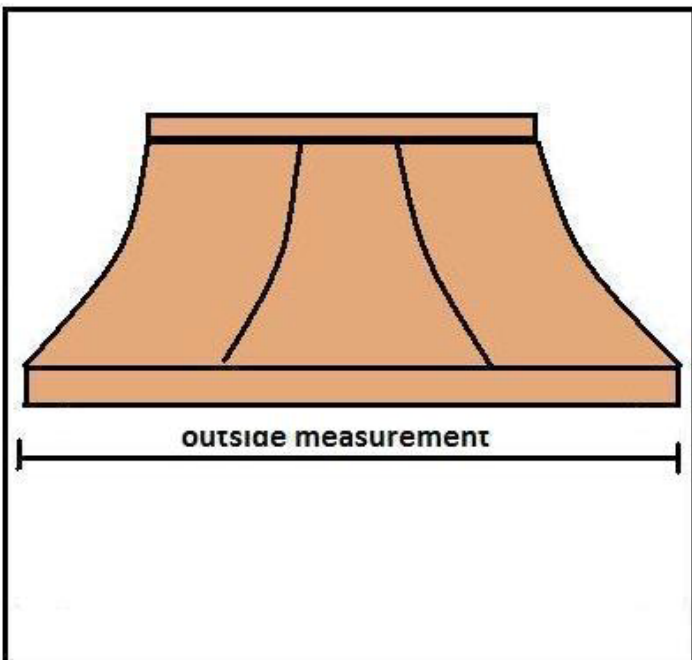

COLORS

Natural Copper

Standard Measurements

How to measure for the correct awning.

Standard Widths

outside measurements

44 inches
52 inches
60 inches

Questions ? Please call 1-866-994-9945 or email us at info@cannoncopper.com