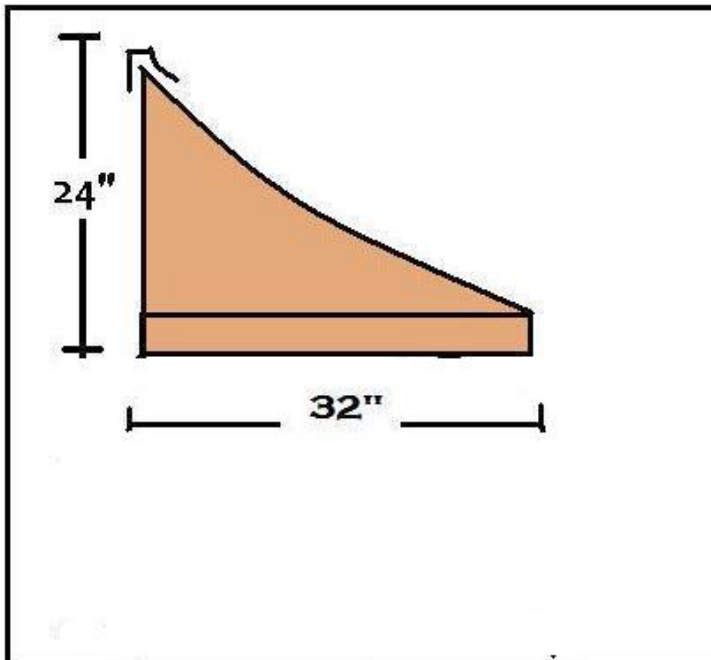

COLORS

Natural Copper

Standard Measurements

How to measure for the correct awning.

Standard Widths

outside measurements

44 inches
52 inches
60 inches

Questions ? Please call 1-866-994-9945 or email us at info@cannoncopper.com