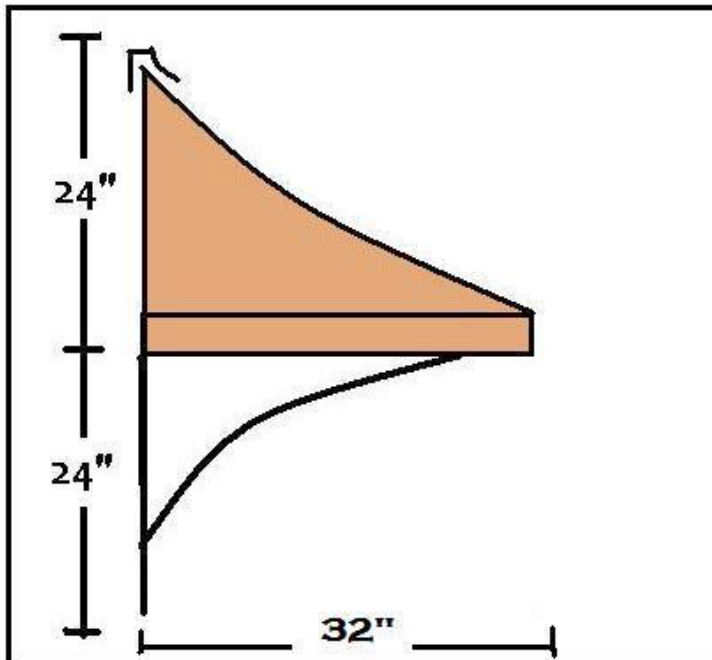

WE BUILD ON YOUR IMAGINATION.

www.CANNONCOPPER.com

COLORS

Natural Copper

Standard Measurements

How to measure for the correct awning.

Standard Widths

outside measurements	inside measurements
44 inches	40 inches
52 inches	48 inches
60 inches	56 inches

\* Note - The outside measurement is 4" wider than the inside measurement because each scroll is 2" wide

\*\* Note - The inside measurement needs to be wider than the door & trim for proper installation