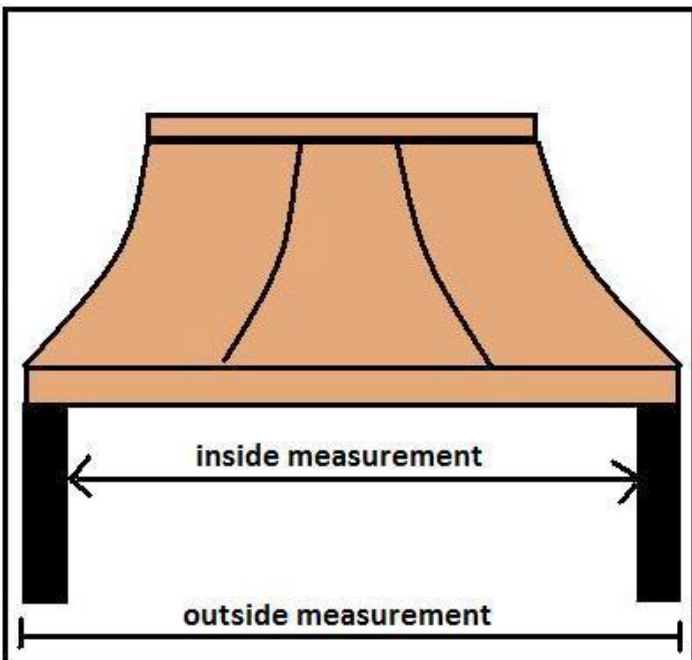

WE BUILD ON YOUR IMAGINATION.

www.CANNONCOPPER.com

COLORS

Natural Copper

Standard Measurements

How to measure for the correct awning.

Standard Widths

outside measurements	inside measurements
44 inches	40 inches
52 inches	48 inches
60 inches	56 inches

\* Note - The outside measurement is 4" wider than the inside measurement because each scroll is 2" wide

\*\* Note - The inside measurement needs to be wider than the door & trim for proper installation